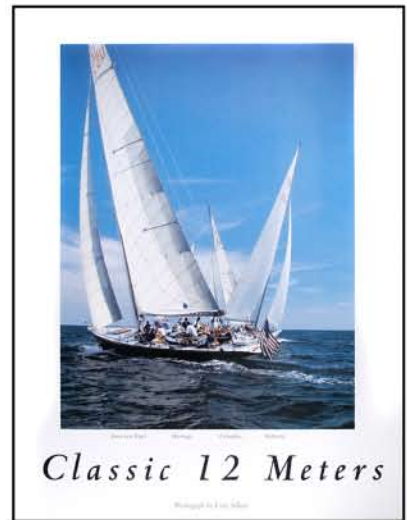

# Posters

**CS3105 Cannon Race I**  
26"x36" heavy weight matte paper

**CS3106 Cannon Race II**  
26"x36" heavy weight matte paper

**CS3103 Eleonora**  
24"x38" heavy weight matte paper

**CS3104 Harmony**  
24"x38" heavy weight matte paper

**CS3101 Starboard Side I**  
24"x38" heavy weight matte paper

**CS3102 Starboard Side II**  
24"x38" heavy weight matte paper

# Posters

**CS3002** Classic 12 Meters (horizontal)  
18"x23", light weight semi-gloss paper

**CS53001** Classic 12 Meters (vertical)  
18"x23" light weight semi-gloss

**CS3107** Sepia Sails I  
18"x24" heavy weight matte paper