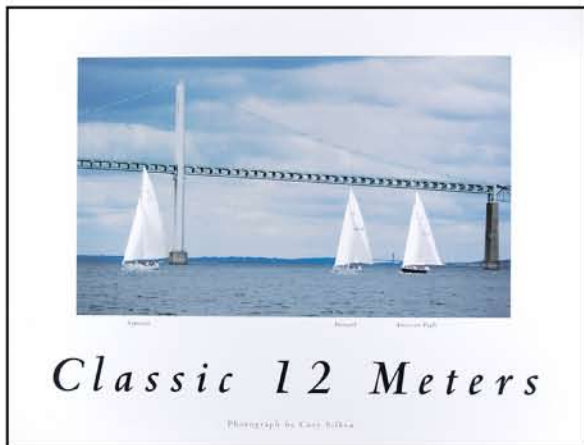

# Posters

**CS3105 Cannon Race I**  
26"x36" heavy weight matte paper

**CS3106 Cannon Race II**  
26"x36" heavy weight matte paper

**CS3103 Eleonora**  
24"x38" heavy weight matte paper

**CS3104 Harmony**  
24"x38" heavy weight matte paper

**CS3101 Starboard Side I**  
24"x38" heavy weight matte paper

**CS3102 Starboard Side II**  
24"x38" heavy weight matte paper

# Posters

**CS3002** Classic 12 Meters (horizontal)  
18"x23", light weight semi-gloss paper

**CS53001** Classic 12 Meters (vertical)  
18"x23" light weight semi-gloss

**CS3107** Sepia Sails I  
18"x24" heavy weight matte paper