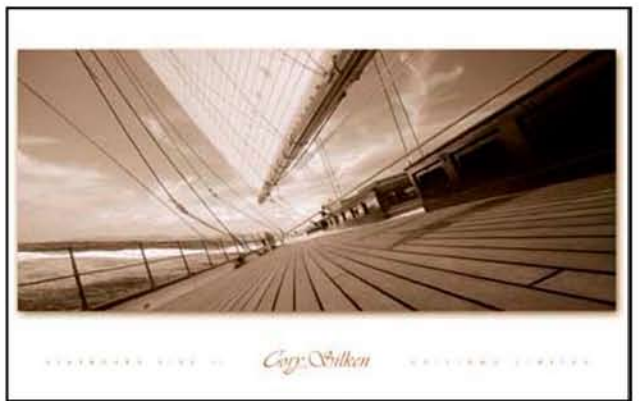

CS3102 Starboard Side II
24"x38" heavy weight matte paper